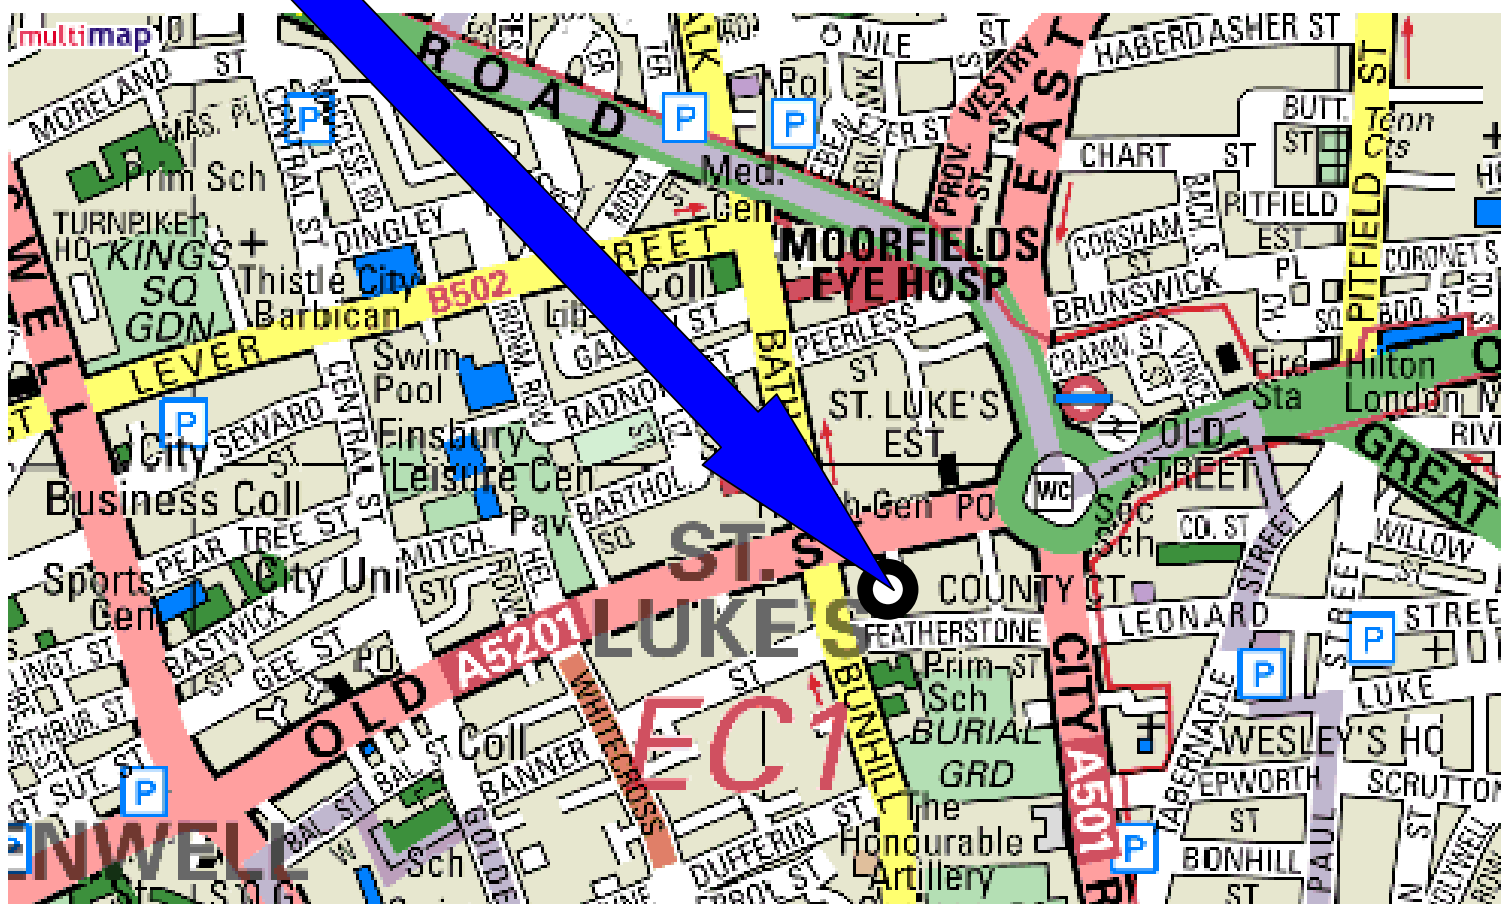

**WOMENS DESIGN SERVICE  
TINDLEMANOR  
52-54, FEATHERSTONE STREET  
LONDON EC1Y 8RT**

**Nearest station**  
Old St  
(Northern Line City  
branch + WAGN)  
Exit 5

**Buses**  
43,55,76,141,205,  
214,243,271